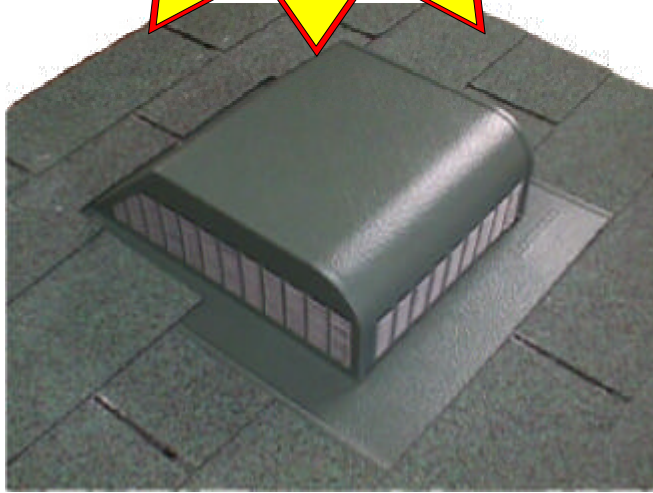

FRESH
NEW COLOR

Forest Green
Now Available

Color Choices

Matches More of Today's Roofing Color Schemes.

Lomanco's 750 Roof Louver Always Protects Your Home...

- All-aluminum rust-free construction
- Upward discharging side vents prevent unsightly roof streaking.
- Three louvered sides provide maximum attic exhaust air flow and weather protection.
- Large nailing flange with exclusive "Channel Ridges" to direct rainwater away from flange edges.
- Design prevents the problem of bird and animal infiltration.
- Weather-tight seamed collar.
- Available in Black, White, Brown, Weathered Bronze, Mill Finish and **Forest Green**

Product Specifications

Model Number	Overall Size	Opening Size	Square Feet Louver Ventilates	Number Per Carton	Weight Per Carton
750	16" x 20 5/16" x 5"	8"	104	6	11 lbs.

2101 West Main
P.O. Box 519
Jacksonville, AR 72076
800-643-5596
www.lomanco.com